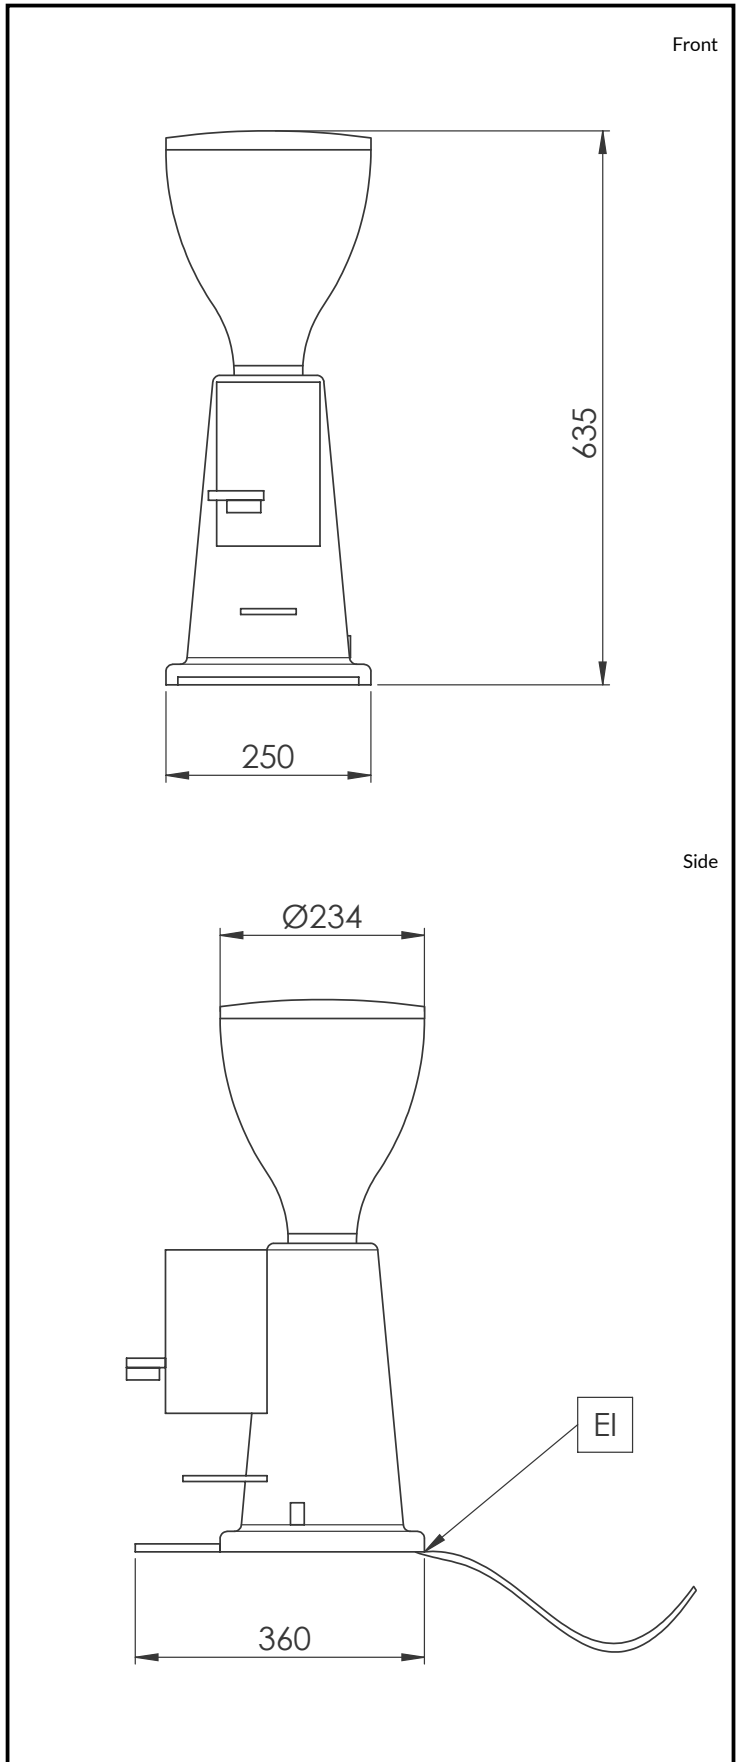

Doser coffee grinder, flat burrs 75mm

Electric

Supply voltage:

602544 (GRND700) 230 V/1N ph/50/60 Hz

Electrical power max.: 0.8 kW

Plug type: CE-SCHUKO

Key Information:

External dimensions,

Width: 250 mm

External dimensions,

Depth: 360 mm

External dimensions,

Height: 635 mm

Net weight: 15.5 kg

Shipping weight: 18 kg

Shipping height: 880 mm

Shipping width: 440 mm

Shipping depth: 510 mm

Shipping volume: 0.2 m³

The company reserves the right to make modifications to the products without prior notice. All information correct at time of printing.